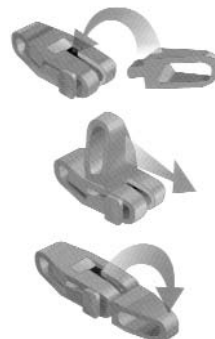

Discontinued

ROUND SOLDERED CLOSED JUMP RING

	Size	YGF	Sterling
●	2.5MM	—	504-705
○	4.3MM	502-710	504-710
○	5.3MM	502-715	504-715
○	5.8MM	502-720	504-720
○	6.9MM	502-725	504-725

INTERLOCK CLASP

The Interlock Clasp features an easy-to-use unique one-handed operating system and is **extremely strong & secure**. Easy to use, no more fumbling with lobster claw or barrel clasps. No springs to break or pop out.

- The two-piece interlocking construction is:
- Four times stronger than a lobster catch
 - Four times stronger than a barrel catch
 - Ten times stronger than a spring ring.

Its stylish looks offer the additional benefit of being engraveable for that personalized touch. Available in 4 & 6mm sizes. The 4mm is also available with a security lock for *ultra-safe* protection.

Size(mm) **14KY**
4 360-380

With security lock
4 360-381

6 360-382

shown with security lock

Prices in this catalog are Triple Keystone (\$300 Gold/\$400 Plat.) at the 3 piece price rate. Prices are subject to change without notice.