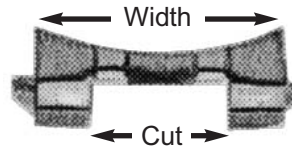

BAND END ASSORTMENT

18A-1322 Contains 36 pair as-sorted end pieces in a compact, sturdy 36-compartment plastic box.

18A-1322 Band End Asst.,72 pc.
18A-1324 Band End Asst.,36 pc.

BAND ENDS POINTED TYPE	Pointed Type Width & Cut		White	TuTone	Yellow	
		13mm	6mm	PW-13-6	PT-13-6	PY-13-6
14mm		6mm	PW-14-6	PT-14-6		
14mm		7mm	PW-14-7			
14mm		2Cuts	PW-14-2C	PT-14-2C		
18mm		7mm	PW-18-7			
18mm		8mm			PY-18-8	
18mm		9mm	PW-18-9			
18mm		10mm	PW-18-10			
18mm		2Cuts	PW-18-2C	PT-18-2C	PY-18-2C	
19mm		7mm	PW-19-7			
19mm		8mm		PT-19-8	PY-19-8	
20mm		8mm	PW-20-8		PY-20-8	
20mm		9mm	PW-20-9			
20mm		10mm	PW-20-10			
20mm		2Cuts	PW-20-2C	PT-20-2C	PY-20-2C	
22mm		8mm	PW-22-8	PT-22-8		

BAND ENDS ROUNDED TYPE	Rounded Type Width & Cut		White	TuTone	Yellow	
		14mm	5mm	RW-14-5		
18mm		8mm	RW-18-8	RT-18-8		
19mm		8mm	RW-19-8	RT-19-8		
20mm		8mm		RT-20-8		

BAND ENDS STRAIGHT TYPE	Straight Type Width & Cut		White	TuTone	
		18mm	8mm	SW-18-8	ST-18-8
20mm		8mm	SW-20-8		

	Triple Keystone
PT-13-6	$ 2.40
PT-14-2C	2.40
PT-14-6	2.40
PT-18-2C	2.40
PT-19-8	2.40
PT-20-2C	2.40
PT-22-8	2.40
PW-13-6	2.40
PW-14-2C	2.40
PW-14-6	2.40
PW-14-7	2.40
PW-18-10	2.40
PW-18-2C	2.40
PW-18-7	2.40
PW-18-9	2.40
PW-19-7	2.40
PW-20-10	2.40
PW-20-2C	2.40
PW-20-8	2.40
PW-20-9	2.40
PW-22-8	2.40
PY-13-6	2.40
PY-18-2C	2.40
PY-18-8	2.40
PY-19-8	2.40
PY-20-2C	2.40
PY-20-8	2.40
RT-18-8	2.40
RT-19-8	2.40
RT-20-8	2.40
RW-14-5	2.40
RW-18-8	2.40
RW-19-8	2.40
ST-18-8	2.40
SW-18-8	2.40
SW-20-8	2.40
18A-1322	$ 132.00
18A-1324	72.00

Prices in this catalog are Triple Keystone ($300 Gold/$400 Plat.) at the 3 piece price rate. Prices are subject to change without notice.