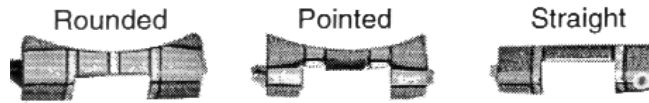

BAND END ASSORTMENT

18A-1322 Contains 36 pair as-sorted end pieces in a compact, sturdy 36-compartment plastic box.

18A-1322 Band End Asst.,72 pc.
18A-1324 Band End Asst.,36 pc.

BAND ENDS POINTED TYPE	Pointed Type Width & Cut		White	TuTone	Yellow	
		13mm	6mm	PW-13-6	PT-13-6	PY-13-6
14mm		6mm	PW-14-6	PT-14-6		
14mm		7mm	PW-14-7			
14mm		2Cuts	PW-14-2C	PT-14-2C		
18mm		7mm	PW-18-7			
18mm		8mm			PY-18-8	
18mm		9mm	PW-18-9			
18mm		10mm	PW-18-10			
18mm		2Cuts	PW-18-2C	PT-18-2C	PY-18-2C	
19mm		7mm	PW-19-7			
19mm		8mm		PT-19-8	PY-19-8	
20mm		8mm	PW-20-8		PY-20-8	
20mm		9mm	PW-20-9			
20mm		10mm	PW-20-10			
20mm		2Cuts	PW-20-2C	PT-20-2C	PY-20-2C	
22mm		8mm	PW-22-8	PT-22-8		

BAND ENDS ROUNDED TYPE	Rounded Type Width & Cut		White	TuTone	Yellow	
		14mm	5mm	RW-14-5		
18mm		8mm	RW-18-8	RT-18-8		
19mm		8mm	RW-19-8	RT-19-8		
20mm		8mm		RT-20-8		

BAND ENDS STRAIGHT TYPE	Straight Type Width & Cut		White	TuTone	
		18mm	8mm	SW-18-8	ST-18-8
20mm		8mm	SW-20-8		

	Triple Keystone
PT-13-6	$ 2.40
PT-14-2C	2.40
PT-14-6	2.40
PT-18-2C	2.40
PT-19-8	2.40
PT-20-2C	2.40
PT-22-8	2.40
PW-13-6	2.40
PW-14-2C	2.40
PW-14-6	2.40
PW-14-7	2.40
PW-18-10	2.40
PW-18-2C	2.40
PW-18-7	2.40
PW-18-9	2.40
PW-19-7	2.40
PW-20-10	2.40
PW-20-2C	2.40
PW-20-8	2.40
PW-20-9	2.40
PW-22-8	2.40
PY-13-6	2.40
PY-18-2C	2.40
PY-18-8	2.40
PY-19-8	2.40
PY-20-2C	2.40
PY-20-8	2.40
RT-18-8	2.40
RT-19-8	2.40
RT-20-8	2.40
RW-14-5	2.40
RW-18-8	2.40
RW-19-8	2.40
ST-18-8	2.40
SW-18-8	2.40
SW-20-8	2.40
18A-1322	$ 132.00
18A-1324	72.00

Prices in this catalog are Triple Keystone ($300 Gold/$400 Plat.) at the 3 piece price rate. Prices are subject to change without notice.