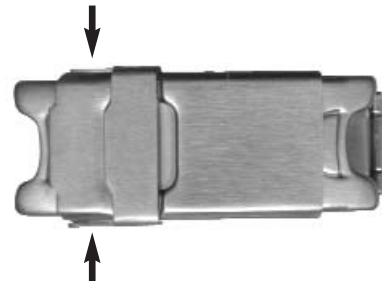

RIVET PIN ASST FOR TRI-FOLD BUCKLE SAFETY LOCKS

This new 120 piece assortment of rivet pins for diver buckle safety locks contains 10 sets each in sizes 14, 16, 18, and 20mm. End pins push into center tube, friction fitting into place. Refills available. Stainless.

Rivet Pin Asst. Stock # AC1420