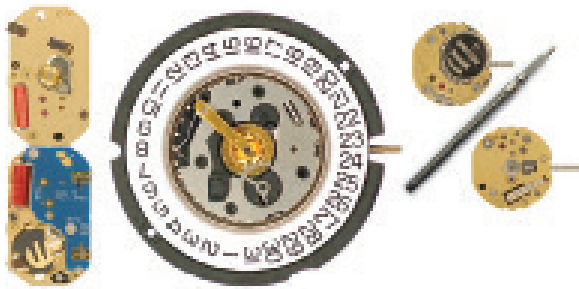

Jules Borel & Co.

P: 800-776-6858

F: 800-776-6862

W: julesborel.com

10% off all Movements
with minimum purchase of $125 of movements
use **Save10onMM**

Offer
extended until
11-30-16!