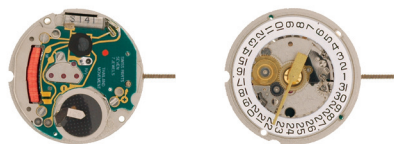

Vintage Pocket Watch Crown Assortment

- Assorted sizes and colors
- 12 pieces

MCA-VPW

\$ 29.99

Screw Down Crown Assortment

- Assorted sizes and colors
- 10 Crown Sets

MCA-SD

\$ 19.95