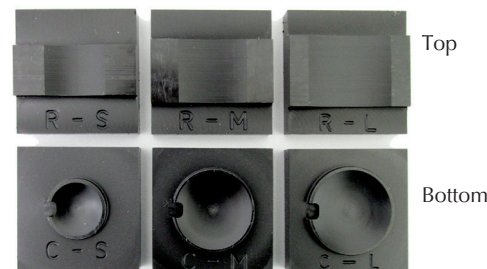

Rado Speciality Dies for DIA STAR

These 6 dies are used for the Rado model DIA STAR to prevent crystal breakage. Match the curved die top with the crystal. Use the concave die to fit the case bottom. The bottom die has a cut out for the crown to fit without damage.

Nylon Curved Dies—Rectangular

- R-S 23 x 19.2mm
- R-M 26 x 24.2mm
- R-L 33 x 27.3mm

Nylon Domed Dies—Round

- C-S 20mm
- C-M 29mm
- C-L 31mm

C0516 Set 6 Rado Specialty Dies $ 137.77