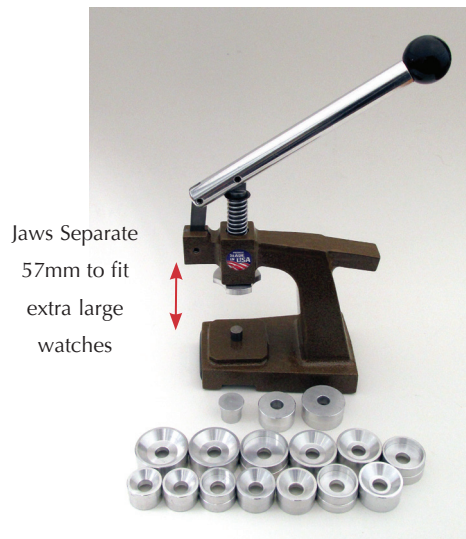

This popular heavy-duty press has a pliers-type grip for applying pressure and holds various aluminum dies for case backs, bezels, and crystals.

C0502AH Crystal Press only \$ 298.00

Jaws Separate
57mm to fit
extra large
watches